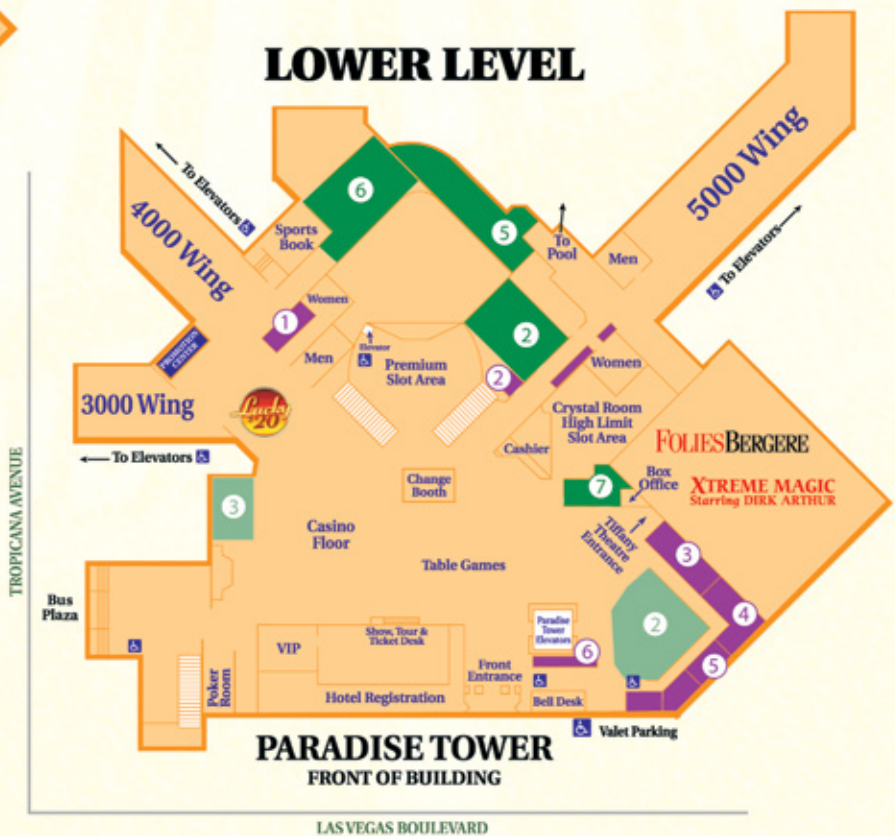

◆ HOTEL MAP ◆

ISLAND TOWER BACK OF BUILDING

DINING

- 1 - Legends Steak & Seafood
- 2 - Tuscany Italian
- 3 - Mizuno's Japanese
- 4 - Island Buffet
- 5 - Garden Café
- 6 - Player's Deli
- 7 - Java Java
- 8 - Java Java II

LOUNGES

- 1 - Tropics Lounge
- 2 - Celebration Lounge
- 3 - Lucky's Bar

AMENITIES

- 1 - Beauty Salon
- 2 - Barber Shop
- 3 - Spa, Fitness Center, Arcade, Business Center

RETAIL

- 1 - Tropicana Gift Shop
- 2 - Tropicana Sundries
- 3 - Norman Kaplan Footwear
- 4 - Tropicana Fashions
- 5 - Al Phillips Formalwear
- 6 - Vegas Souvenirs
- 7 - Necessities Boutique
- 8 - Romancing the Stone
- 9 - Magnet Attack

UPPER LEVEL

LOWER LEVEL

The Way Las Vegas Was Meant To Be